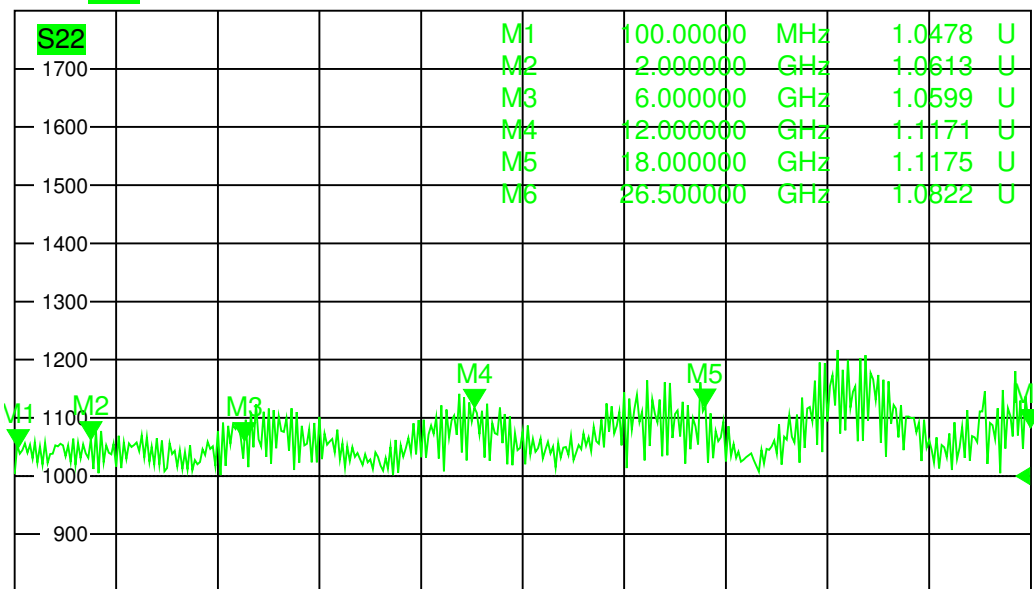

Trc1 **S11** SWR 100 mU/ Ref 1 U Cal 1

Ch1 Base Freq Start 10 MHz Base Pwr 0 dBm Stop 26.5 GHz

Trc2 **S22** SWR 100 mU/ Ref 1 U Cal 2

Ch1 Base Freq Start 10 MHz Base Pwr 0 dBm Stop 26.5 GHz

Trc3 **S21** dB Mag 1 dB / Ref 0 dB Cal ACW-CA18-SMSM-1.0M Cable Assembly Insertion Loss 3

Ch1 Base Freq Start 10 MHz Base Pwr 0 dBm Stop 26.5 GHz