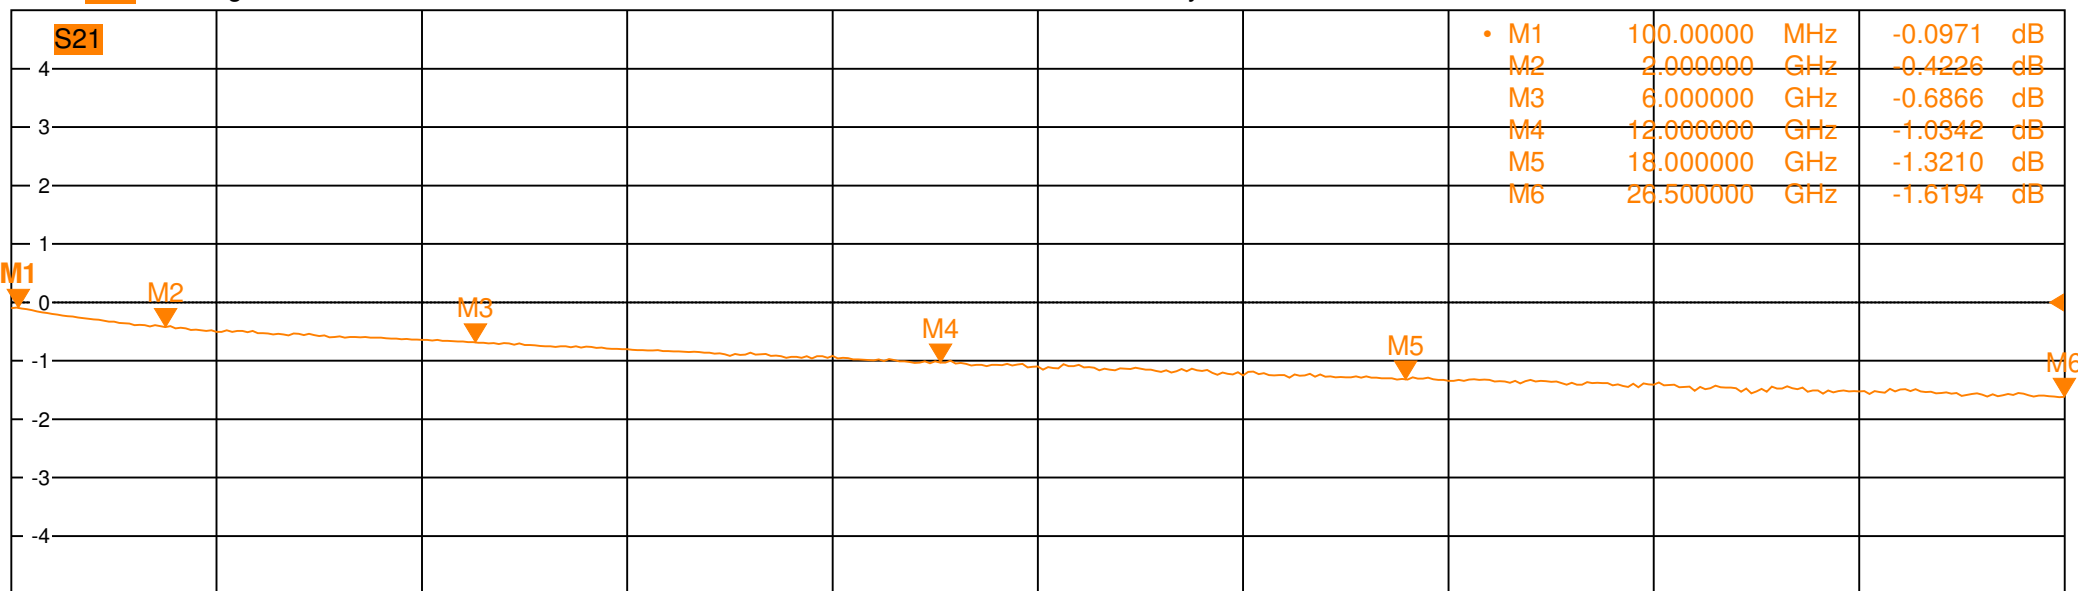

Trc1 **S11** SWR 100 mU/ Ref 1 U Cal 1

Ch1 Base Freq Start 10 MHz Base Pwr 0 dBm Stop 26.5 GHz

Trc2 **S22** SWR 100 mU/ Ref 1 U Cal 2

Ch1 Base Freq Start 10 MHz Base Pwr 0 dBm Stop 26.5 GHz

Trc3 **S21** dB Mag 1 dB / Ref 0 dB Cal ACW-CA18-SMSM-1.0M Cable Assembly Insertion Loss 3

Ch1 Base Freq Start 10 MHz Base Pwr 0 dBm Stop 26.5 GHz