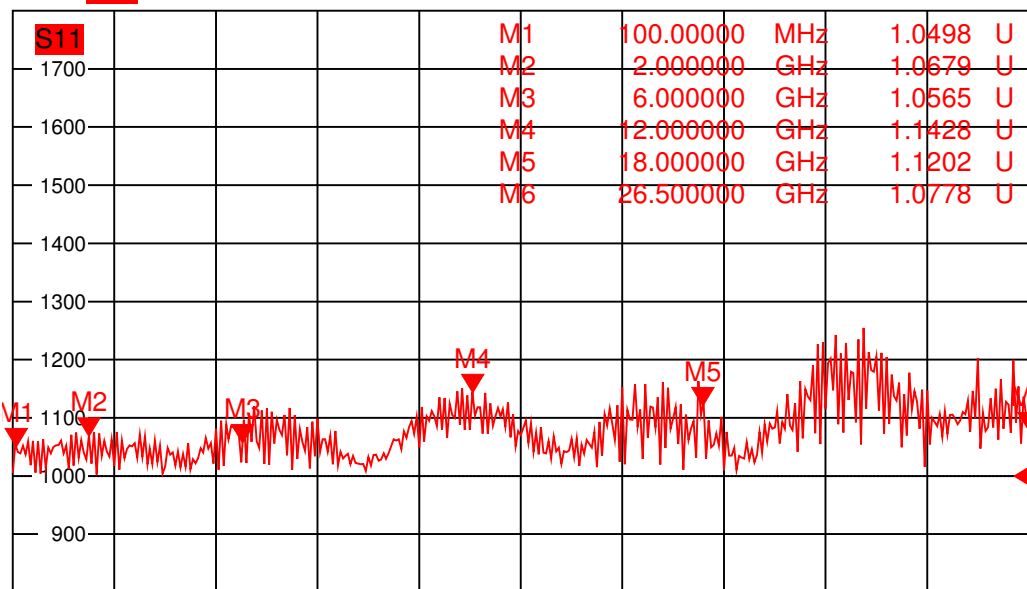

Trc1 **S11** SWR 100 mU/ Ref 1 U Cal 1

Ch1 Base Freq Start 10 MHz Base Pwr 0 dBm Stop 26.5 GHz

Trc2 **S22** SWR 100 mU/ Ref 1 U Cal 2

Ch1 Base Freq Start 10 MHz Base Pwr 0 dBm Stop 26.5 GHz

Trc3 **S21** dB Mag 1 dB / Ref 0 dB Cal ACW-CA18-SMSM-1.0M Cable Assembly Insertion Loss 3

Ch1 Base Freq Start 10 MHz Base Pwr 0 dBm Stop 26.5 GHz