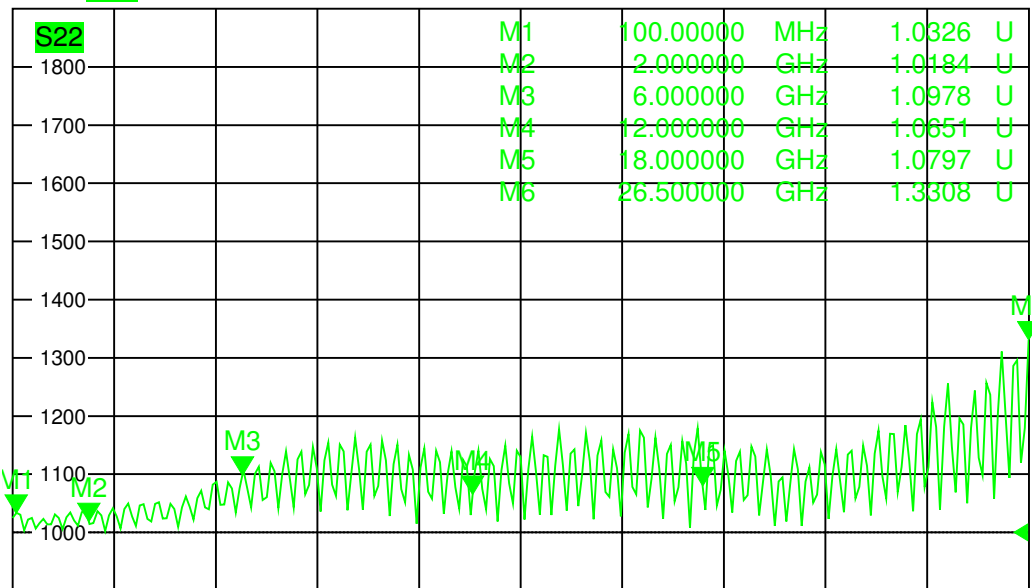

Trc1 **S11** SWR 100 mU/ Ref 1 U Cal 1

Ch1 Base Freq Start 10 MHz Base Pwr 0 dBm Stop 26.5 GHz

Trc2 **S22** SWR 100 mU/ Ref 1 U Cal 2

Ch1 Base Freq Start 10 MHz Base Pwr 0 dBm Stop 26.5 GHz

Trc3 **S21** dB Mag 0.5 dB / Ref 0 dB Cal AFX-CA-086-12 Cable Assembly Insertion Loss 3

Ch1 Base Freq Start 10 MHz Base Pwr 0 dBm Stop 26.5 GHz