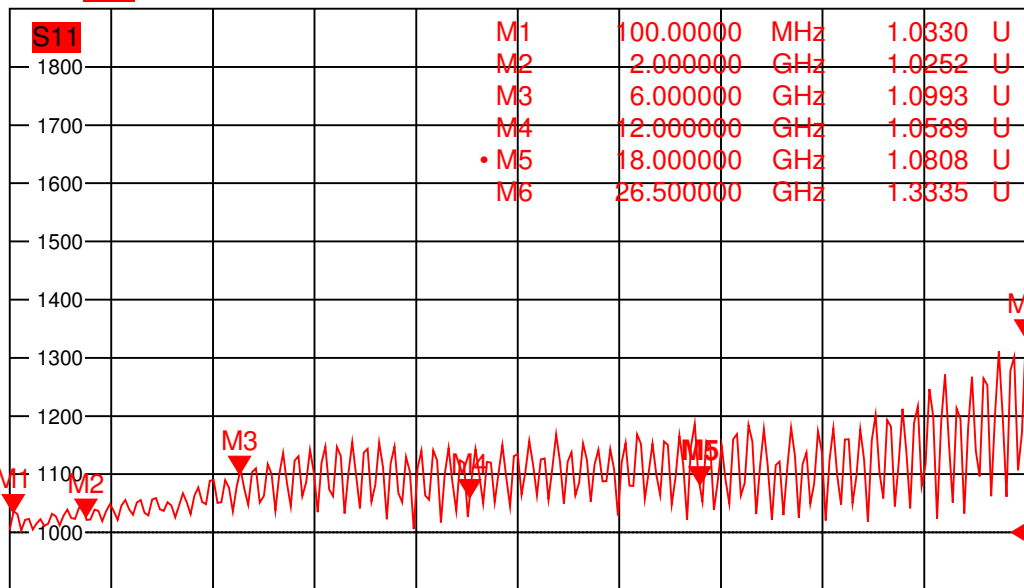

Trc1 **S11** SWR 100 mU/ Ref 1 U Cal 1

Ch1 Base Freq Start 10 MHz Base Pwr 0 dBm Stop 26.5 GHz

Trc2 **S22** SWR 100 mU/ Ref 1 U Cal 2

Ch1 Base Freq Start 10 MHz Base Pwr 0 dBm Stop 26.5 GHz

Trc3 **S21** dB Mag 0.5 dB / Ref 0 dB Cal AFX-CA-086-12 Cable Assembly Insertion Loss 3

Ch1 Base Freq Start 10 MHz Base Pwr 0 dBm Stop 26.5 GHz