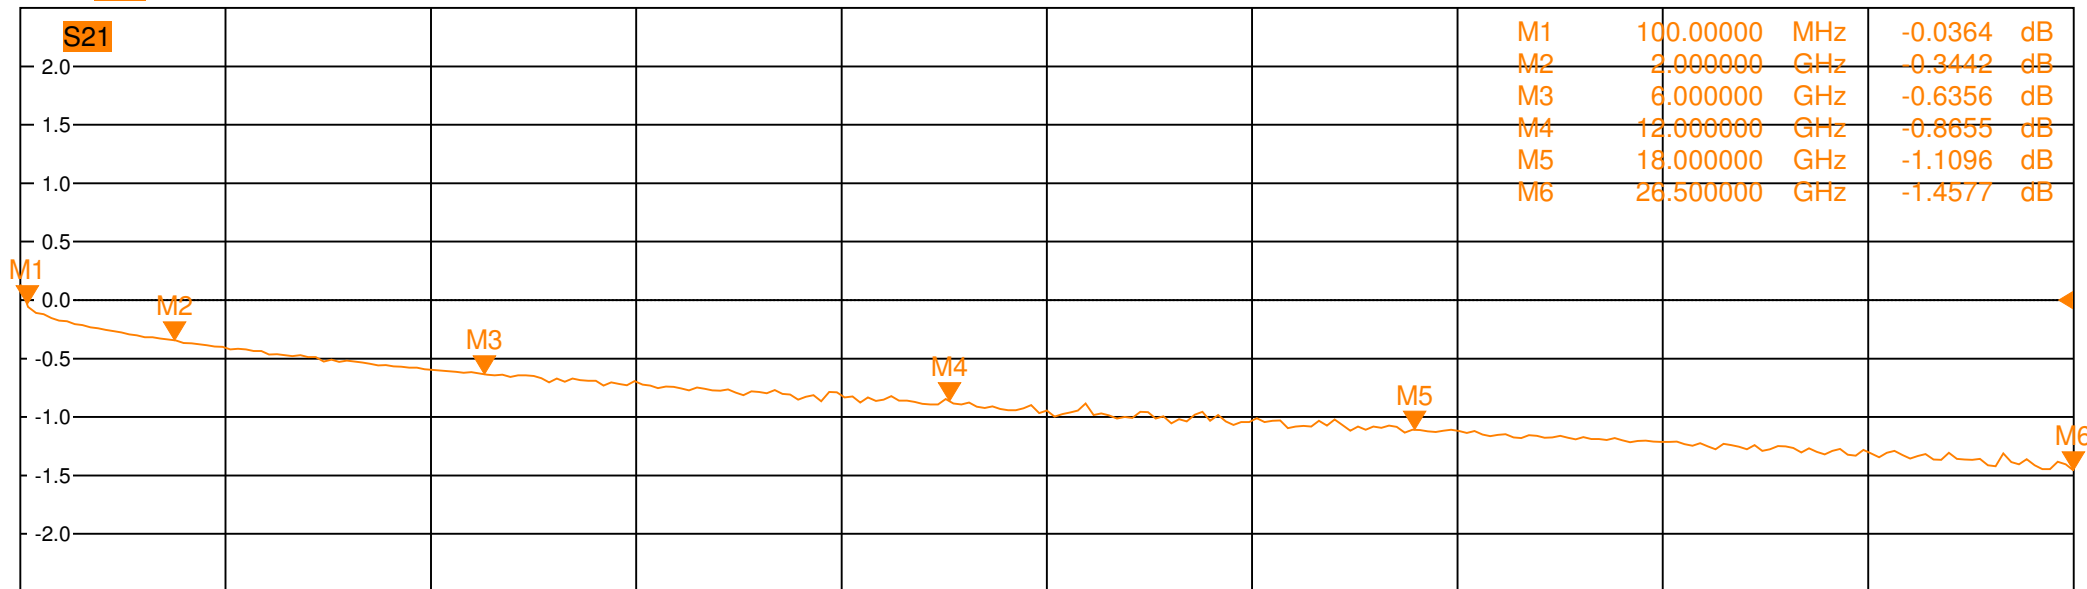

Trc1 **S11** SWR 100 mU/ Ref 1 U Cal 1

Ch1 Base Freq Start 10 MHz Base Pwr 0 dBm Stop 26.5 GHz

Trc2 **S22** SWR 100 mU/ Ref 1 U Cal 2

Ch1 Base Freq Start 10 MHz Base Pwr 0 dBm Stop 26.5 GHz

Trc3 **S21** dB Mag 0.5 dB / Ref 0 dB Cal AFX-CA-086-12 Cable Assembly Insertion Loss 3

Ch1 Base Freq Start 10 MHz Base Pwr 0 dBm Stop 26.5 GHz