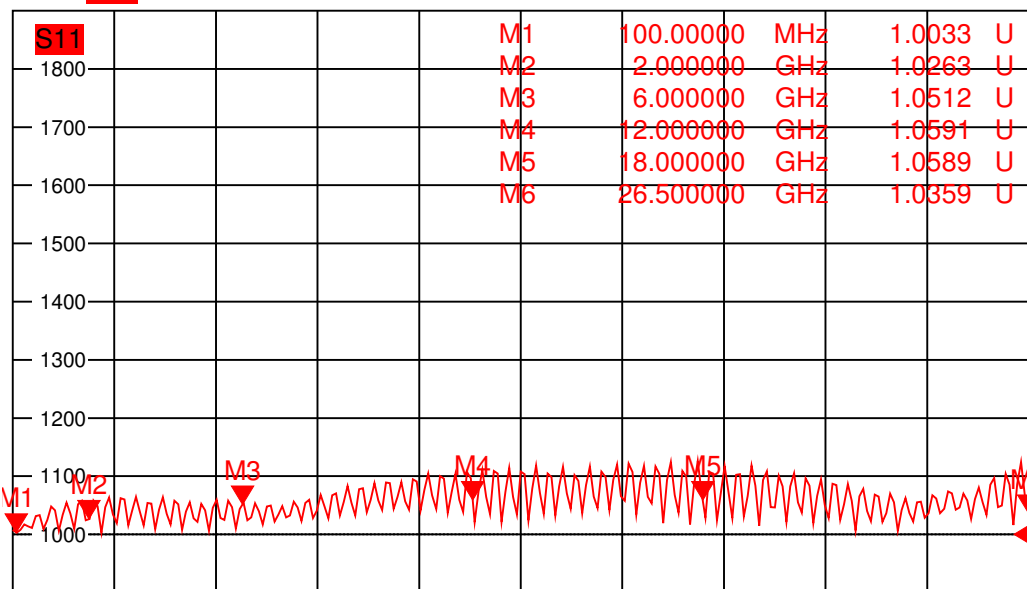

Trc1 **S11** SWR 100 mU/ Ref 1 U Cal 1

Ch1 Base Freq Start 10 MHz Base Pwr 0 dBm Stop 26.5 GHz

Trc2 **S22** SWR 100 mU/ Ref 1 U Cal 2

Ch1 Base Freq Start 10 MHz Base Pwr 0 dBm Stop 26.5 GHz

Trc3 **S21** dB Mag 0.5 dB / Ref 0 dB Cal ASR-CA-141-12 Cable Assembly Insertion Loss 3

Ch1 Base Freq Start 10 MHz Base Pwr 0 dBm Stop 26.5 GHz