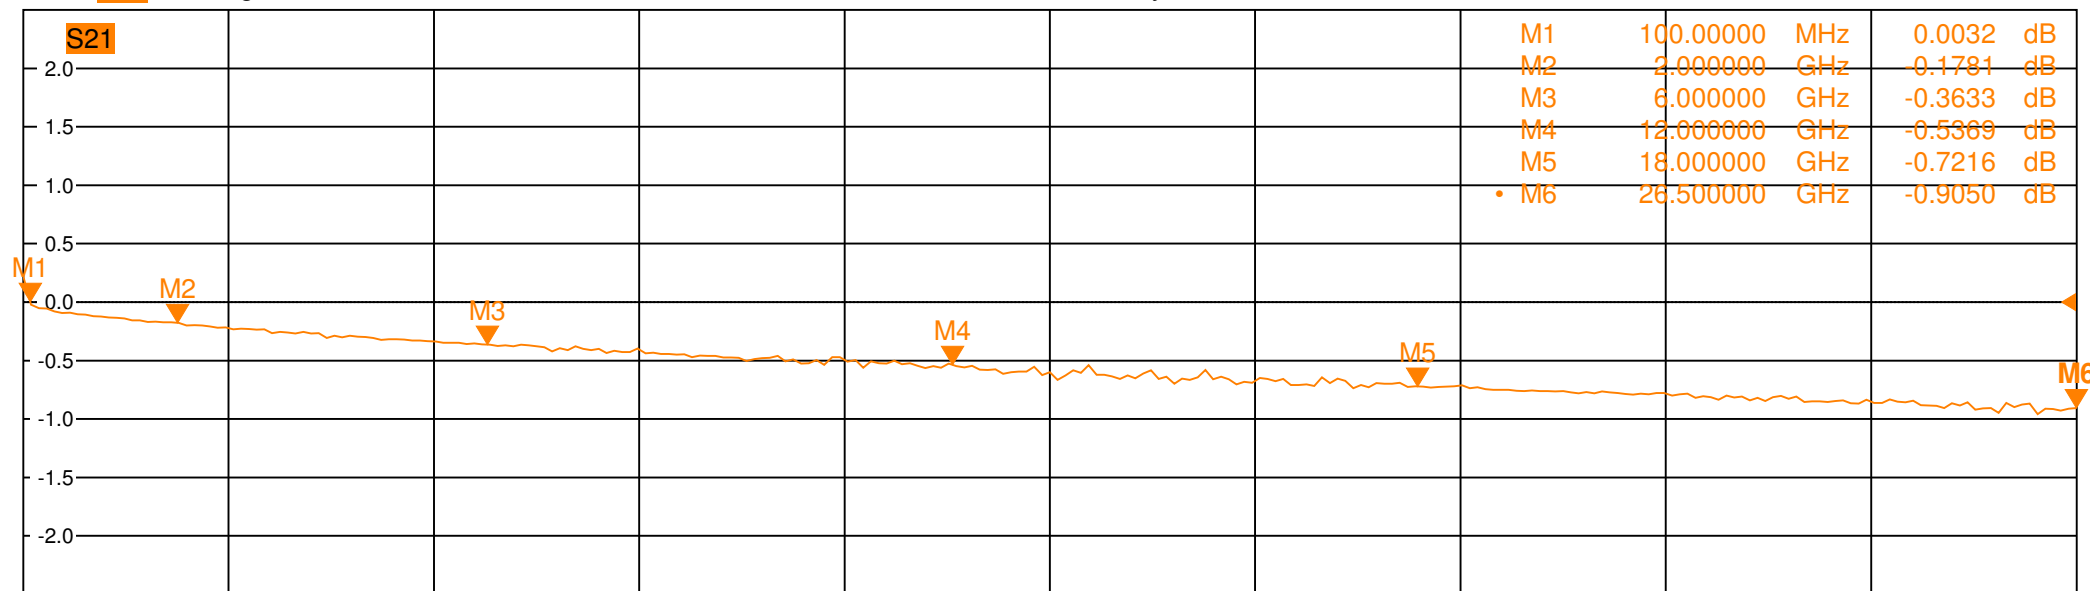

Trc1 **S11** SWR 100 mU/ Ref 1 U Cal 1

Ch1 Base Freq Start 10 MHz Base Pwr 0 dBm Stop 26.5 GHz

Trc2 **S22** SWR 100 mU/ Ref 1 U Cal 2

Ch1 Base Freq Start 10 MHz Base Pwr 0 dBm Stop 26.5 GHz

Trc3 **S21** dB Mag 0.5 dB / Ref 0 dB Cal ASR-CA-141-12 Cable Assembly Insertion Loss 3

Ch1 Base Freq Start 10 MHz Base Pwr 0 dBm Stop 26.5 GHz