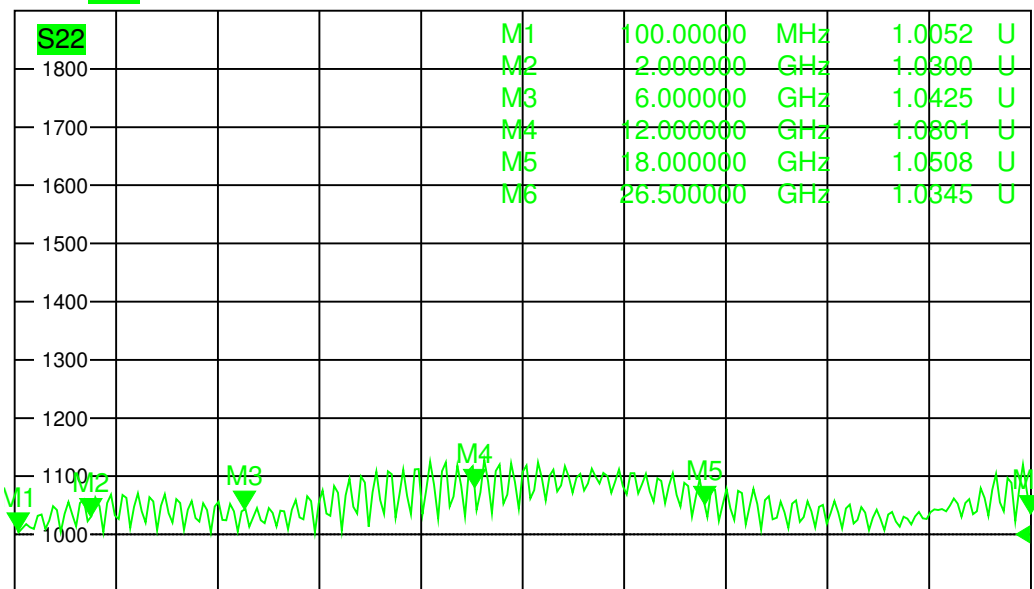

Trc1 **S11** SWR 100 mU/ Ref 1 U Cal 1

Ch1 Base Freq Start 10 MHz Base Pwr 0 dBm Stop 26.5 GHz

Trc2 **S22** SWR 100 mU/ Ref 1 U Cal 2

Ch1 Base Freq Start 10 MHz Base Pwr 0 dBm Stop 26.5 GHz

Trc3 **S21** dB Mag 0.5 dB / Ref 0 dB Cal ASR-CA-141-12 Cable Assembly Insertion Loss 3

Ch1 Base Freq Start 10 MHz Base Pwr 0 dBm Stop 26.5 GHz