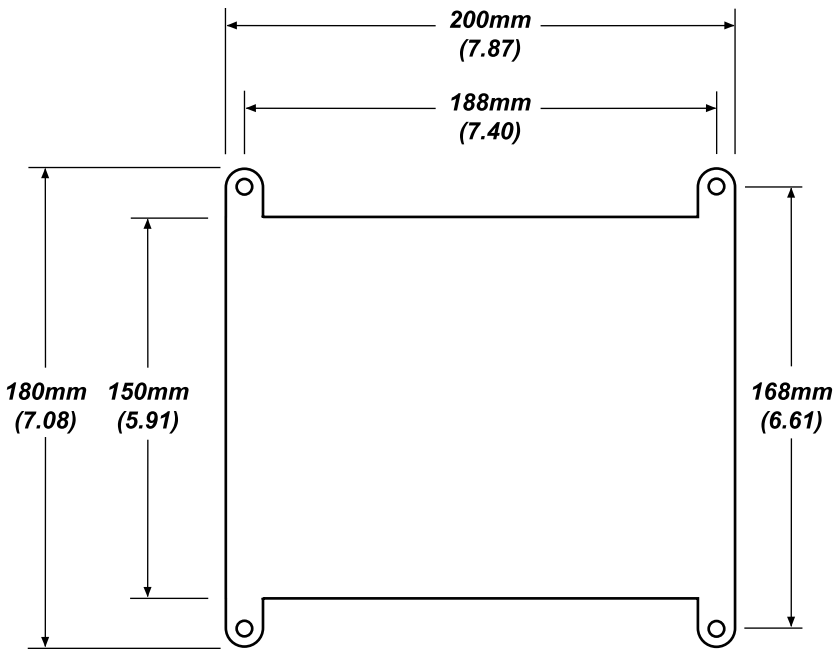

Drone Payload Satellite Simulator

- Ka Band (Ku & DBS available)
- Weatherproof
- Light Weight
- Rugged
- Battery Powered
- Cable-less RF Test Solutions

Please refer to individual data sheets for Loop Test Translators:

- Ka Band Satellite Simulator

Drone Payload Outline
All dimensions are in mm (inches)

We reserve the right to change standard product specifications without notice but will be pleased to consider control drawings for quotation.