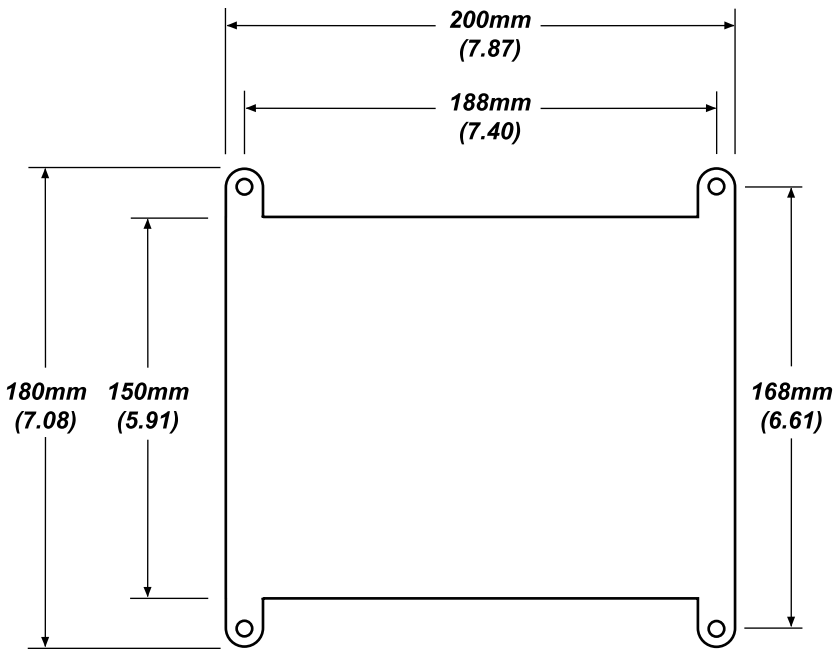

Drone Payload Satellite Simulator

- Ka Band (Ku & DBS available)
- Weatherproof
- Light Weight
- Rugged
- Battery Powered
- Cable-less RF Test Solutions

Please refer to individual data sheets for Loop Test Translators:

- Ka Band Satellite Simulator

Drone Payload Outline
All dimensions are in mm (inches)

We reserve the right to change standard product specifications without notice but will be pleased to consider control drawings for quotation.